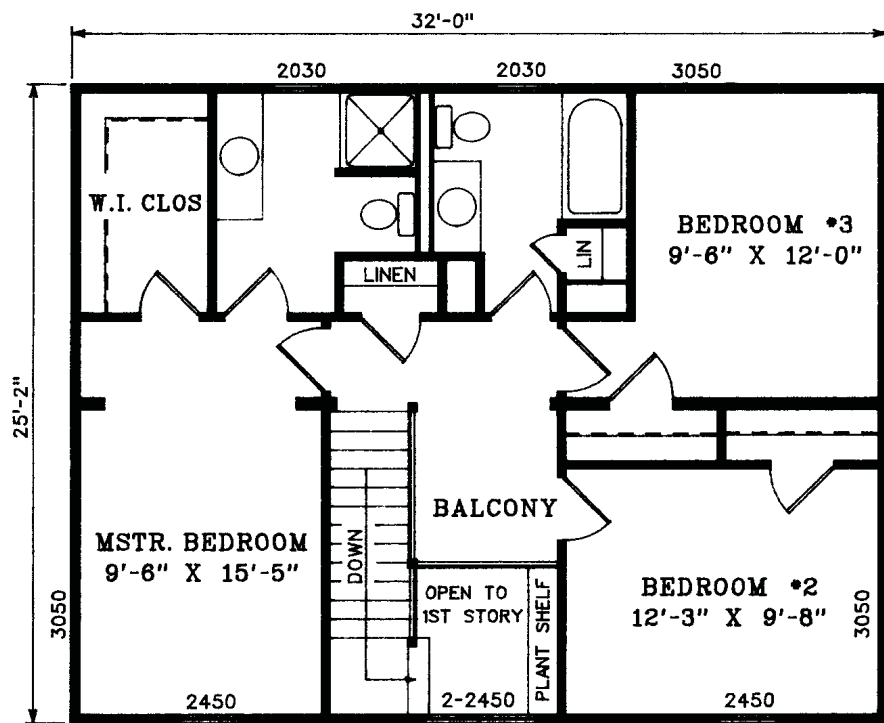

New Horizons
HOMES INC.

2801 17th St.
Marion, IL 62959
(618)998-4663

THE MADISON

OPTIONAL FRONT ELEVATION
WITH BUILDER APPLIED PORCH

2ND STORY FLOOR PLAN

THE MADISON

800 SQ. FT.- 1ST STORY
 800 SQ. FT.-2ND STORY
 1,600 SQ. FT. TOTAL

1ST STORY FLOOR PLAN

DUE TO PRODUCT IMPROVEMENT AND CODE REQUIREMENTS,
 PLANS AND SPECIFICATIONS ARE SUBJECT TO CHANGE.