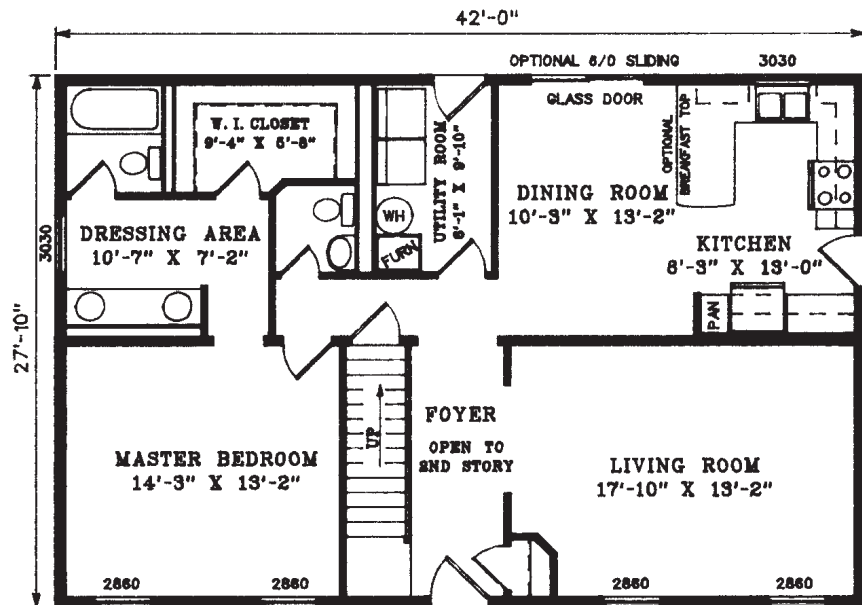

New Horizons
HOMES INC.

2801 17th St.
Marion, IL 62959
(618)998-4663

THE BARRINGTON

OPTIONAL FRONT ELEVATION
WITH SITE BUILT GARAGE

THE BARRINGTON

1,176 SQ. FT.- 1ST STORY
 888 SQ. FT.-2ND STORY
 2,064 SQ. FT. TOTAL