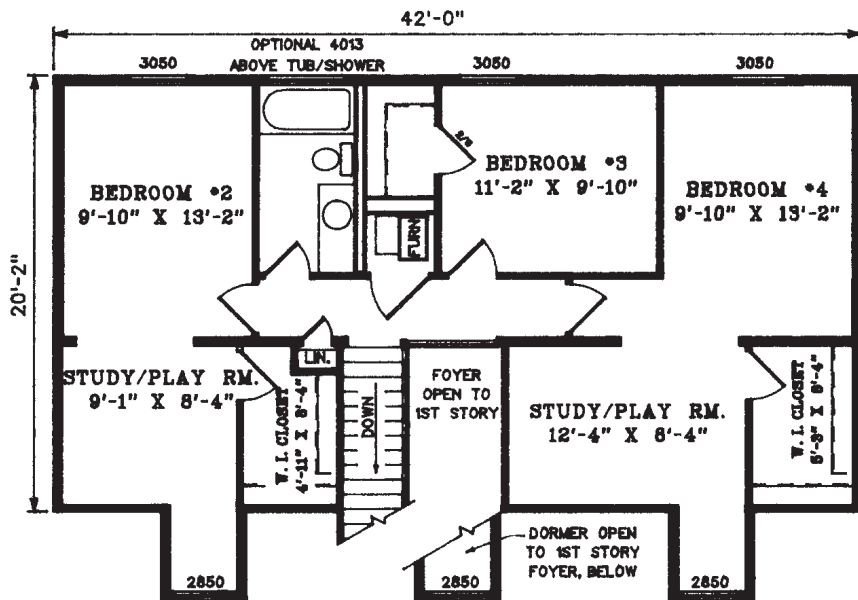

New Horizons
HOMES INC.

2801 17th St.
Marion, IL 62959
(618)998-4663

THE BARRINGTON

OPTIONAL FRONT ELEVATION
WITH SITE BUILT GARAGE

THE BARRINGTON

1,176 SQ. FT.- 1ST STORY
 888 SQ. FT.-2ND STORY
 2,064 SQ. FT. TOTAL