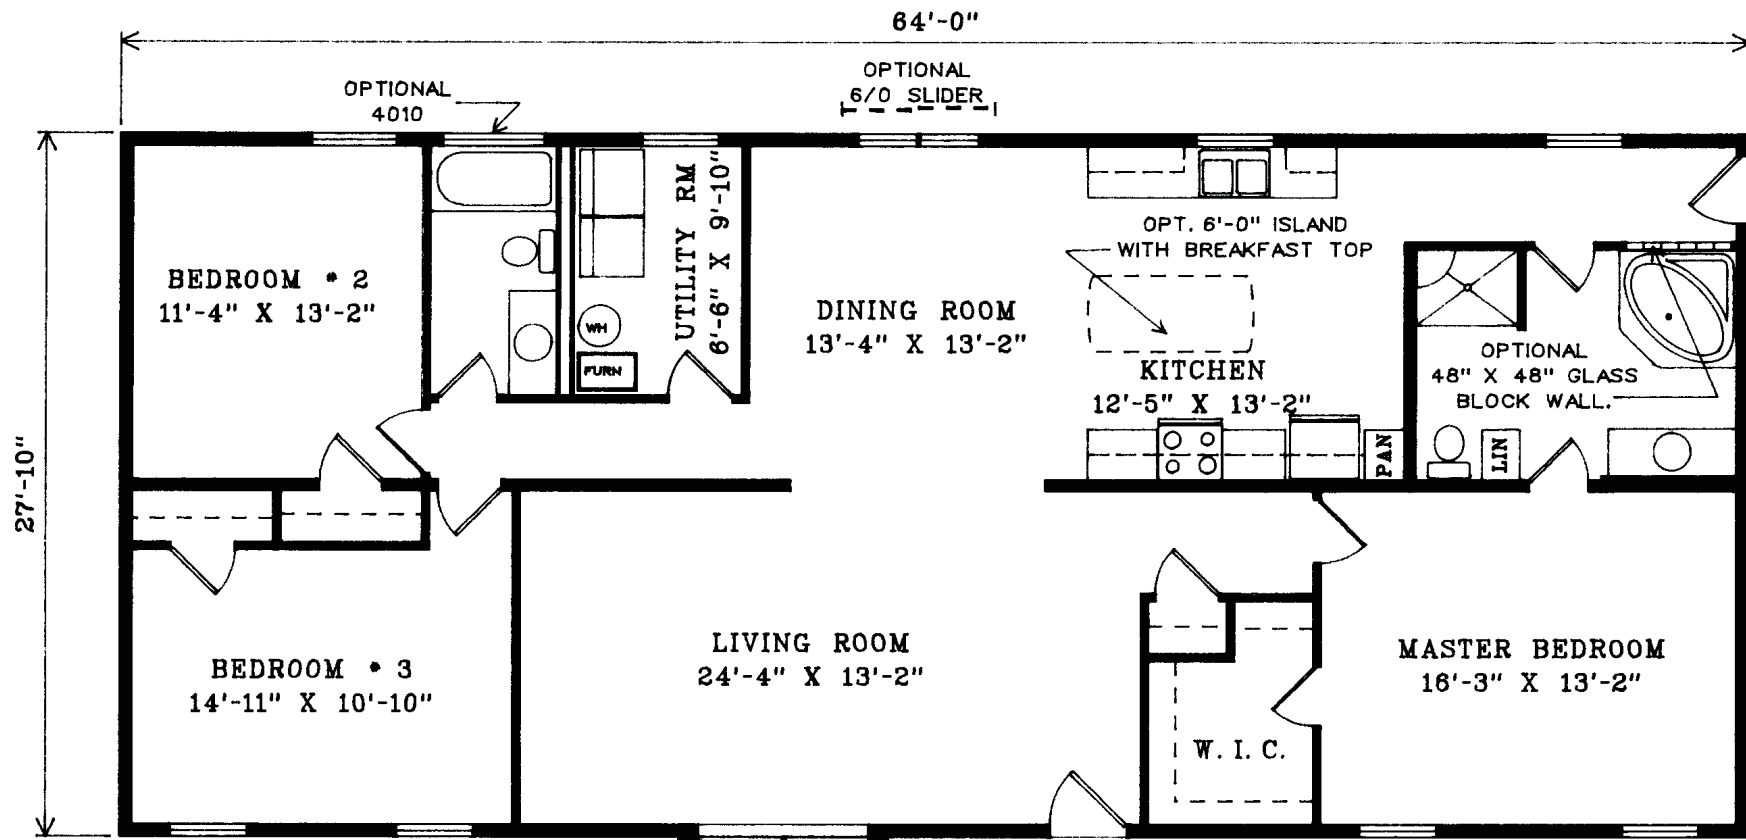

New Horizons

HOMES INC.

2801 17th St.
Marion, IL 62959
(618)998-4663

THE LEXINGTON 2000

DUE TO PRODUCT IMPROVEMENT AND CODE REQUIREMENTS,
PLANS AND SPECIFICATIONS ARE SUBJECT TO CHANGE.

THE LEXINGTON 2000
1,792 SQ. FT.