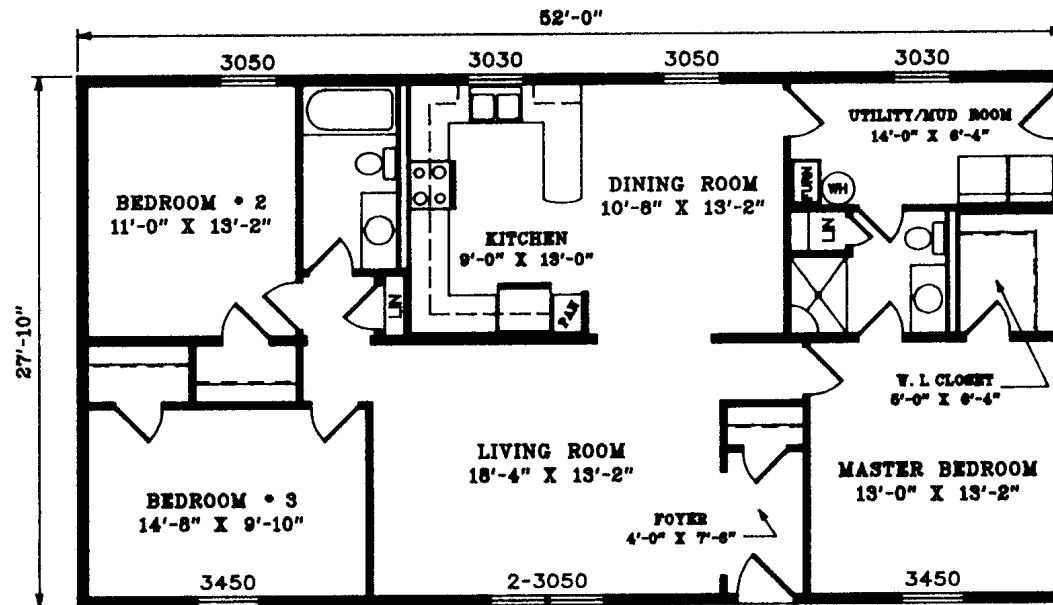

New Horizons
HOMES INC.

2801 17th St.
Marion, IL 62959
(618)998-4663

THE LEXINGTON

OPTIONAL FRONT ELEVATION
WITH SITE BUILT GARAGE AND PORCH

BASEMENT MODEL---OPTION #1

BASEMENT MODEL

CRAWLSPACE MODEL---OPTION #1

THE LEXINGTON
1,456 SQ. FT.

DUE TO PRODUCT IMPROVEMENT AND CODE REQUIREMENTS,
PLANS AND SPECIFICATIONS ARE SUBJECT TO CHANGE.